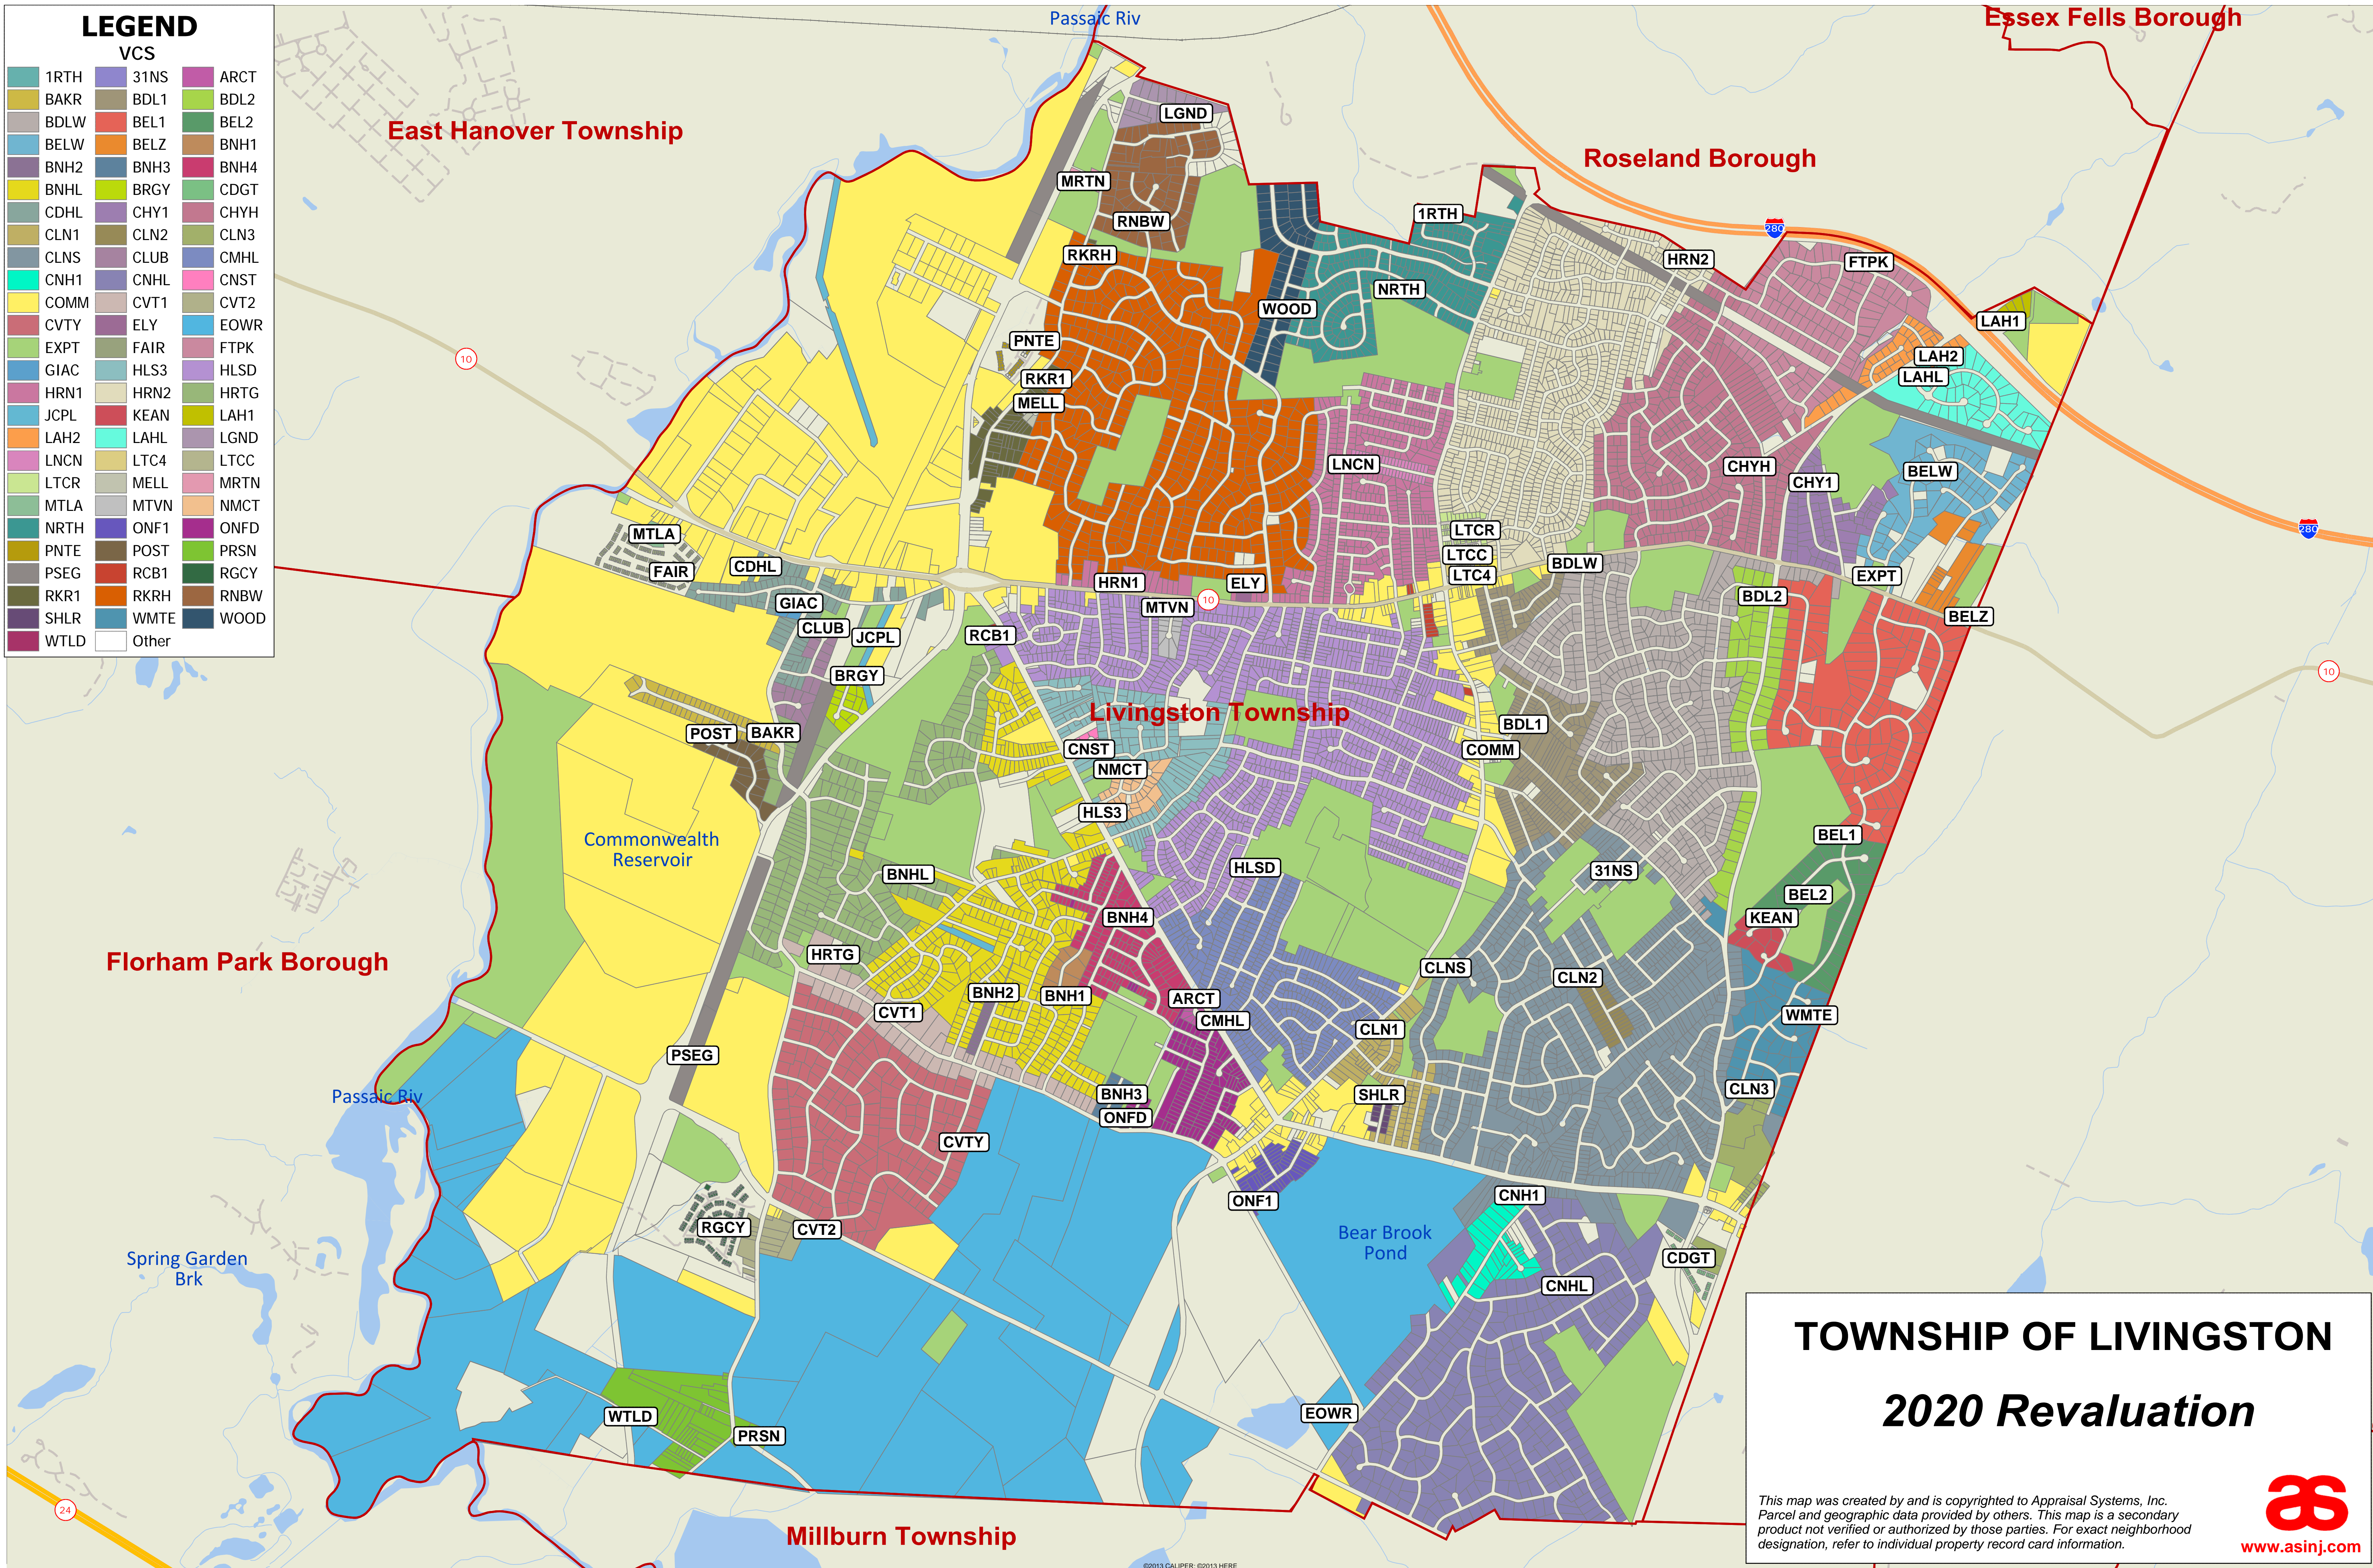

LEGEND

VCS

1RTH	31NS	ARCT
BAKR	BDL1	BDL2
BDLW	BEL1	BEL2
BELW	BEL2	BNH1
BNH2	BNH3	BNH4
BNHL	BRGY	CDGT
CDHL	CHY1	CHYH
CLN1	CLN2	CLN3
CLNS	CLUB	CMHL
CNH1	CNHL	CNST
COMM	CVT1	CVT2
CVTY	ELY	EOWR
EXPT	FAIR	FTPK
GIAC	HLS3	HLSD
HRN1	HRN2	HRTG
JCPL	KEAN	LAH1
LAH2	LAHL	LGND
LNCN	LTC4	LTCC
LTCC	MELL	MRTN
MTLA	MTVN	NMCT
NRTH	ONF1	ONFD
PNTE	POST	PRSN
PSEG	RCB1	RGCY
RKR1	RKRH	RNBW
SHLR	WMTE	WOOD
WTLD	Other	

TOWNSHIP OF LIVINGSTON 2020 Revaluation

This map was created by and is copyrighted to Appraisal Systems, Inc. Parcel and geographic data provided by others. This map is a secondary product not verified or authorized by those parties. For exact neighborhood designation, refer to individual property record card information.